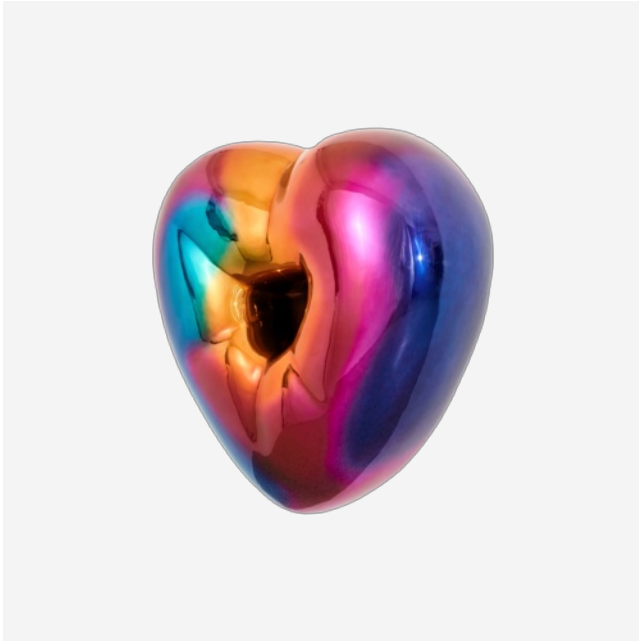

# Donut Fear Carpet

JAE YONG KIM

Shine bright and live fearlessly! The Donut Fear carpet collection by Jae Yong Kim aims to bring you joy when life isn't easy. Fun designs brought into your home in unexpected ways. Artist Jae Yong Kim started creating unique ceramic donuts to redefine the meaning of happiness in his life. A few of his designs have got a softer side: the polychromatic Heart Donut Carpet, shaped like a heart, and the Got Donut? Carpet, a round carpet with a missing bite. These playful carpets will be your daily reminder to not take life too seriously and just have fun!